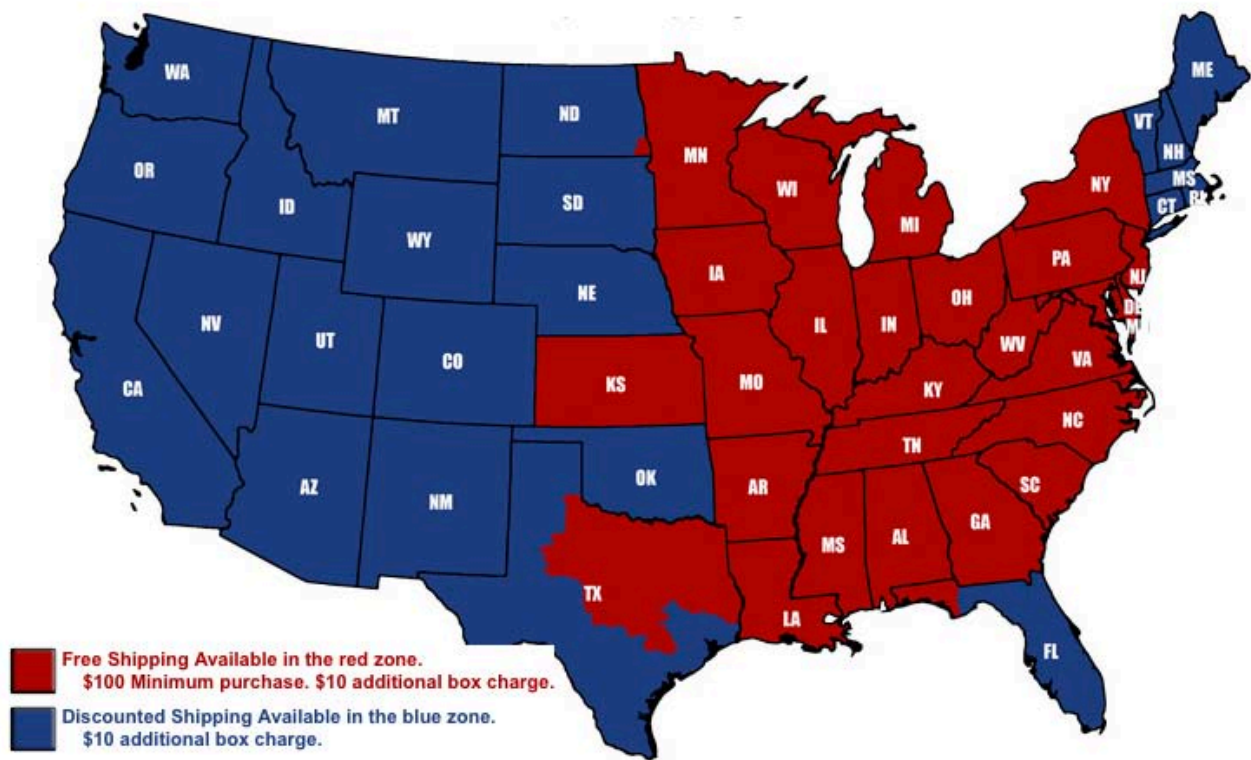

Free shipping applies to retail orders of $100.00 or more shipped to red zone for items in the "Free Shipping" column only.

Packing charge applied of $10.00* per box for the red and blue zone from October 1 - June 30, and $15 per box during the warmer part of the year, July 1 - September 30.

We are now offering discounted shipping in the blue zone.

Call or email us for details.

We may not guarantee free shipping to remote areas.

We can ship your order several different ways.

UPS Ground - For small and large orders, this is an excellent way to go. If you are in our one or three day zones, then you can use this method of shipping.

Greyhound Package Express – Small and large orders work well with this method. The shipping rate is $0.30 per pound with a $30 minimum charge. Even though the customer must pick-up the order at the nearest Greyhound bus station, it may be the fastest way to ship to your location.

Delta Airlines and Southwest Airlines Cargo – Larger orders and long distances are recommended for air cargo. The minimum charge is $75.00 and the customer would have to pick-up the order at the airport. West Coast residents would most likely use this method with larger orders.

Box and Dry-Ice

There is a minimum $10.00 per box charge on all orders. Boxes can hold up to 50lbs. of product. Dry-Ice is included in this charge.

Pick-Up

Pick-up orders are by appointment only.
Store hours are 7:00am - 4:00pm est. M-F.
We are located at:

American Rodent Supply LLC
8620 E. 30th St.
Indianapolis, IN 46219

We will contact you by phone or email to determine the best and most cost effective form of shipping.